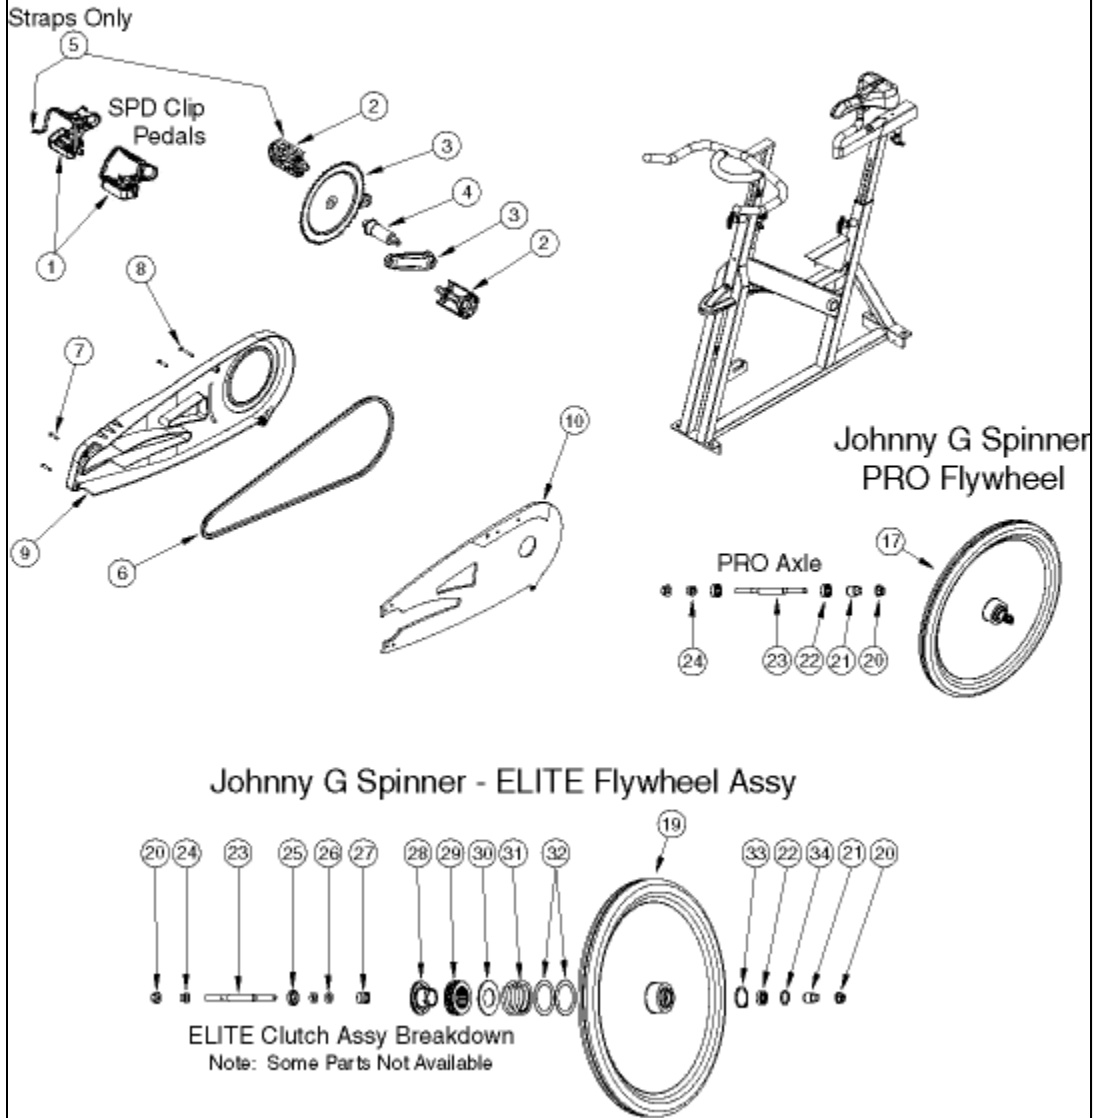

Johnny G Spinners

Drive Assy

PRO & ELITE Bikes

Serial Numbers Starting in: ED & PD

Page 2

Product ID: 20 • Diagram ID: 61

Drive Assy

Callout	Part Number:	Description
1	800-4027	Pedal Set, SPD Clip, Special
2	800-3758	Pedal Set, Spinners
3	800-3756	Crank Set, Steel, JGS
4	800-3755	Bottom Brkt, w/Bolts, JGS
5	800-3405	Pedal Strap Set, Spinners
6	800-3841	Chain, 114 Links, 5800/5900
7	800-3320	Bolt, Short
8	800-3753	Bolt, Chain Guard, JGS
9	800-3723	Chain Guard, Outside, JGS
10	800-3724	Chain Guard, Inside, JGS
17	800-3711	Flywheel, JGS-P
19	800-3732	Flywheel, JGS-E
20	800-3746	Nut, Flywheel Axle, JGS
21	800-3736	Spacer, Axle, Lt, JGS
22	800-3734	Bearing, Flywheel, Lt
23	800-3737	Axle, Flywheel, JGS
24	800-3735	Spacer, Axle, Rt, JGS
26	800-3745	Bearing Lock Nut, JGS
27	800-3733	Bearing, Rt (for Flywheel)
28	800-3744	Axle, Clutch, JGS
29	800-3743	Sprocket w/Bearing, JGS
30	800-4042	Clutch Plate, Elite 5900
31	800-3738	Spring, Clutch, JGS
32	800-3739	Gasket, Flywheel, JGS
33	800-3742	C-ring, Bearing, Flywheel, JGS
34	800-3741	C-ring, Hub, Flywheel, JGS