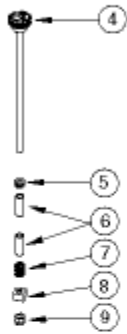

Brake Knob Assy