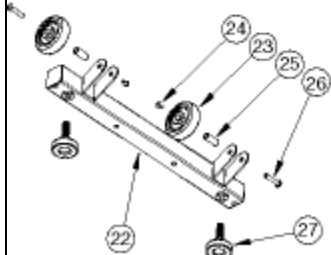

Brake

Front Leg*