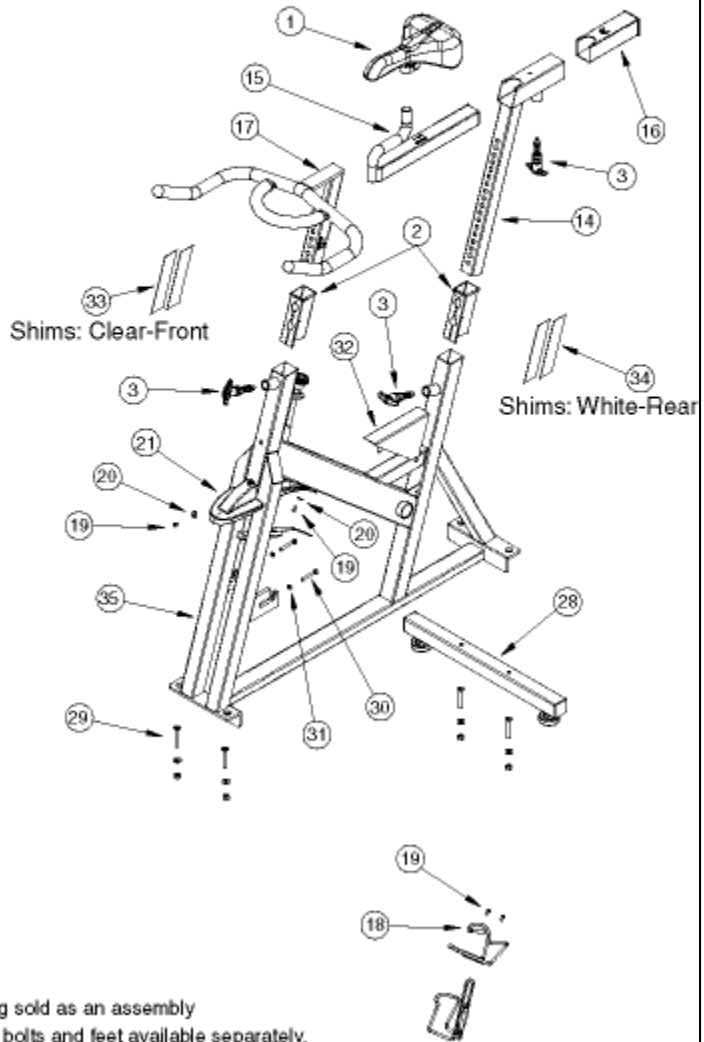

Johnny G Spinners Frame Assy

Serial Numbers Starting in: **ED & PD**

Brake Knob Assy

Brake

Front Leg*

*Front Leg sold as an assembly
Wheels, bolts and feet available separately.
Front Leg not sold by itself.

Page 1

Product ID: 20 • Diagram ID: 59

Frame Assy

Callout	Part Number:	Description
1	800-3757	Seat, JGS
2	800-3751	Sleeve, JGS
3	800-3861	Pop Pin, Two Pitch, JGS
4	800-3722	Brake Knob & Bolt, JGS
5	800-3749	Bushing, Plastic, JGS
6	800-3748	Sleeve, Plastic, JGS
7	800-3848	Compression Spring, JGS
8	800-3747	Nut, Brass, Brake, Spinners
9	800-3282	Nut, Brake Acorn Cap, VB
11	800-3721	Brake Pad w/Alum, Spinners
13	800-3281	Bolt, VB
14	800-3717	Seat Post Assy, JGS
15	800-3718	Adjustable Slide, Seat, JGS
16	800-3750	Sleeve, Seat Slide, JGS
17	800-3937	Handlebar & Sleeve Kit, JGS
18	800-3331	Waterbottle Holder, Alum, blk
19	800-3320	Bolt, Short
21	800-3725	Fender, JGS
22	800-3719	Front Leg Assy, Spinners
23	800-3727	Wheel, New Style, Spinners
25	800-3728	Sleeve, Axle, JGS
27	800-3689	Adjustable Foot
28	800-3720	Leg Assy, Back, JGS
29	800-3321	Bolt, Leg Attach
30	800-3307	Bolt, Chain Tension, VB
31	800-3308	Nut, Chain Tension Lock, VB
33	800-3853	Shim, .25mm, Handlebar, JGS
34	800-3854	Shim, .18mm, Seatpost, JGS
35	800-3715	Frame, Side, Spinners